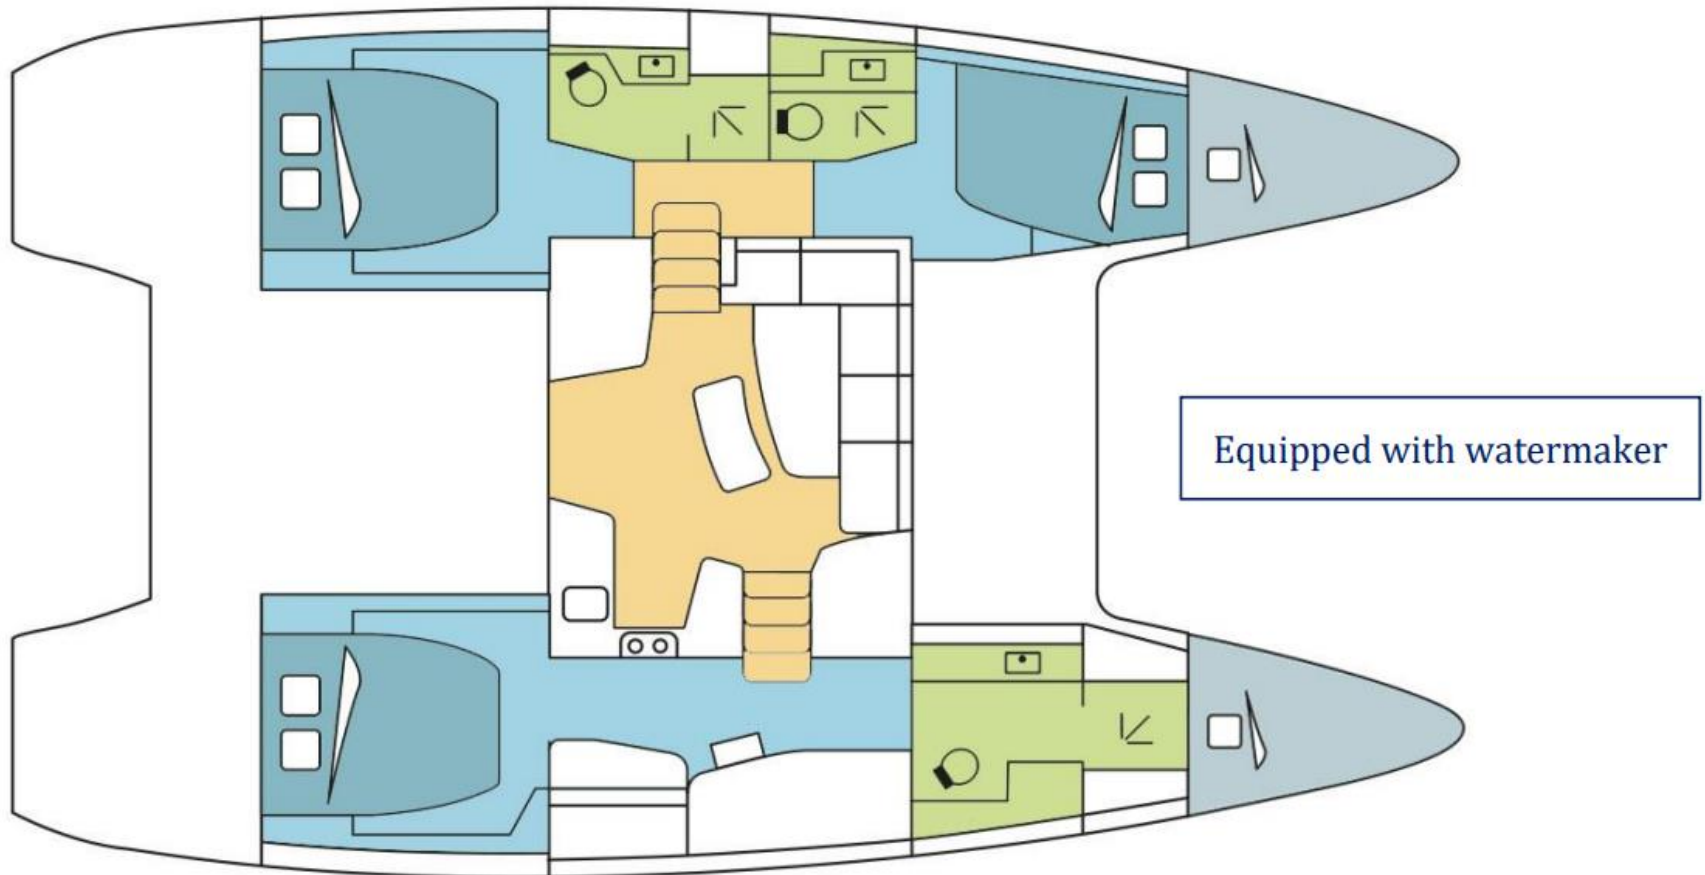

Lagoon 42 owner version "SOPHIE"

-technical specifications and inventory list-

The Layout and Key Info

MODEL
Lagoon 42

TYPE
Catamaran

PRODUCTION YEAR
2023

PROPULSION
2 x 57 HP

12,80 m
Length over all

7,70 m
Beam

7.5 t
Light Displacement

1,25 m
Draught

3 + 2 (crew) / 6 + 2
Cabins / Berths

Yacht Photos

Specifications and Inventory

Main information

- ✓ Length overall: 12,94 m
- ✓ Beam: 6,90 m
- ✓ Draft: 1,29 m
- ✓ Displacement: 7.5 t
- ✓ Berths: 6 + 2 crew
- ✓ Cabins: 3 + 2 crew
- ✓ WC showers: 3
- ✓ Engines: 2 x 57 HP (Yanmar 4JH57)
- ✓ Fuel Capacity: 300 lit
- ✓ Water Capacity: 515 lit
- ✓ Max guests: 9

Deck

- ✓ 220V shore power plug
- ✓ 2nd swimming ladder with 2nd hot/cold cockpit shower
- ✓ Aft shower
- ✓ Anchor and chain
- ✓ Bathing / swimming ladder (stern)
- ✓ Canvas cockpit sun protection on the sides & rear
- ✓ Cockpit cushions
- ✓ Cockpit fridge 90 L + 90 L
- ✓ Cockpit table
- ✓ Dinghy Highfield 3,40 m
- ✓ Dinghy lifting system + manual winch
- ✓ Fenders
- ✓ Ice maker in cockpit
- ✓ Outboard engine Honda 20 HP
- ✓ Steering wheel
- ✓ Teak cockpit