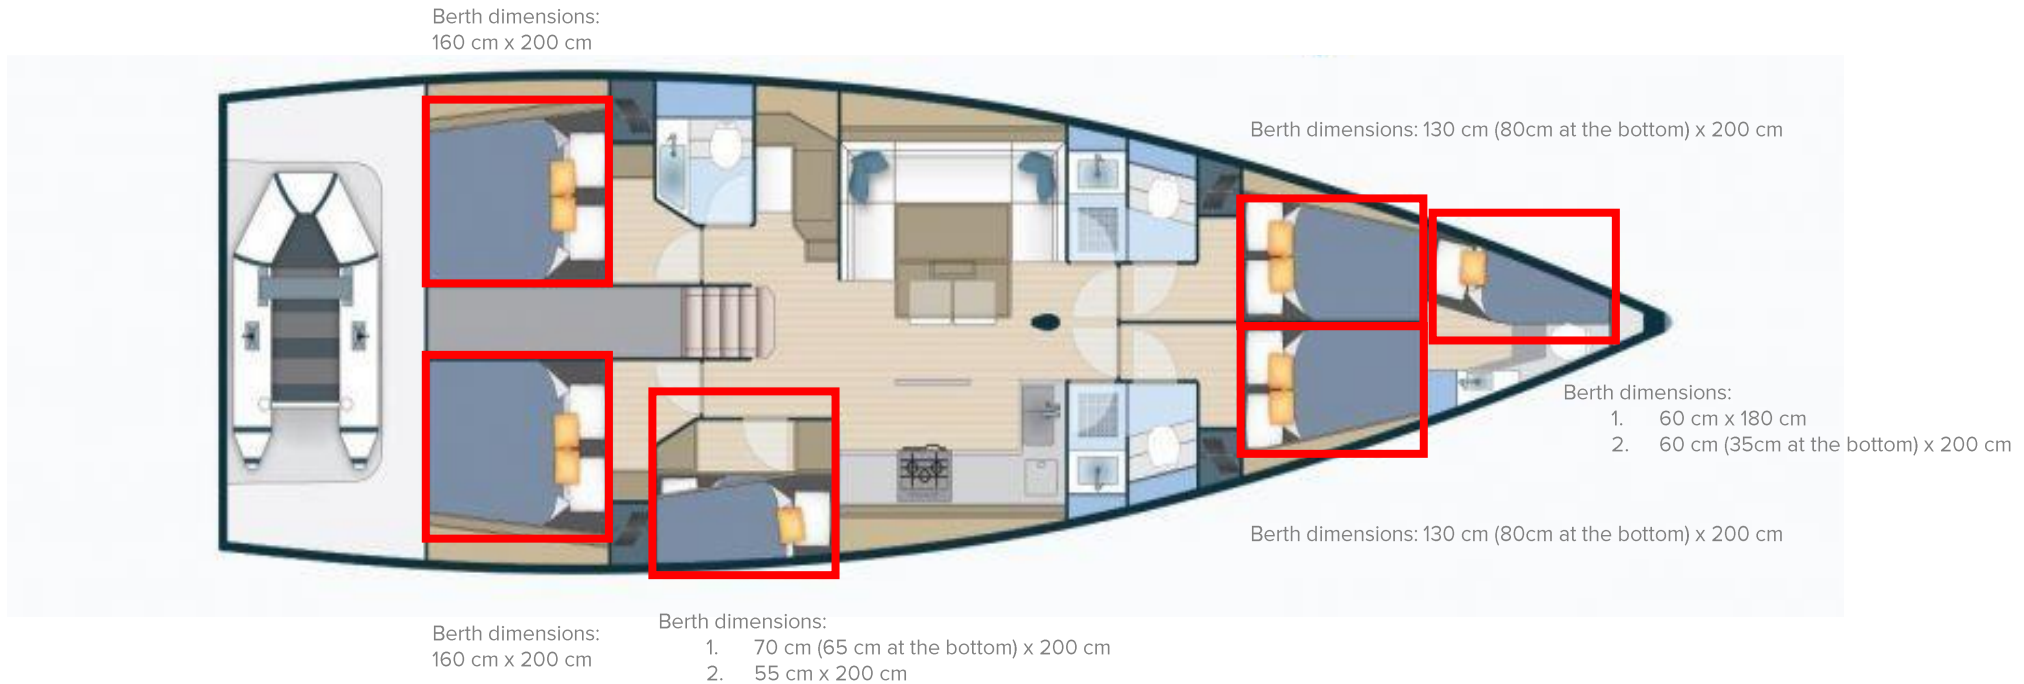

The Layout and Key Info

MODEL
More 55

TYPE
Sailing yacht

PRODUCTION YEAR
2017

PROPULSION
110 HP

16,70 m
Length over all

5,0 m
Beam

14.5 t
Light Displacement

2,70 m
Draught

5 + 1 (crew) + saloon / 10 + 1 + 1
Cabins / Berths