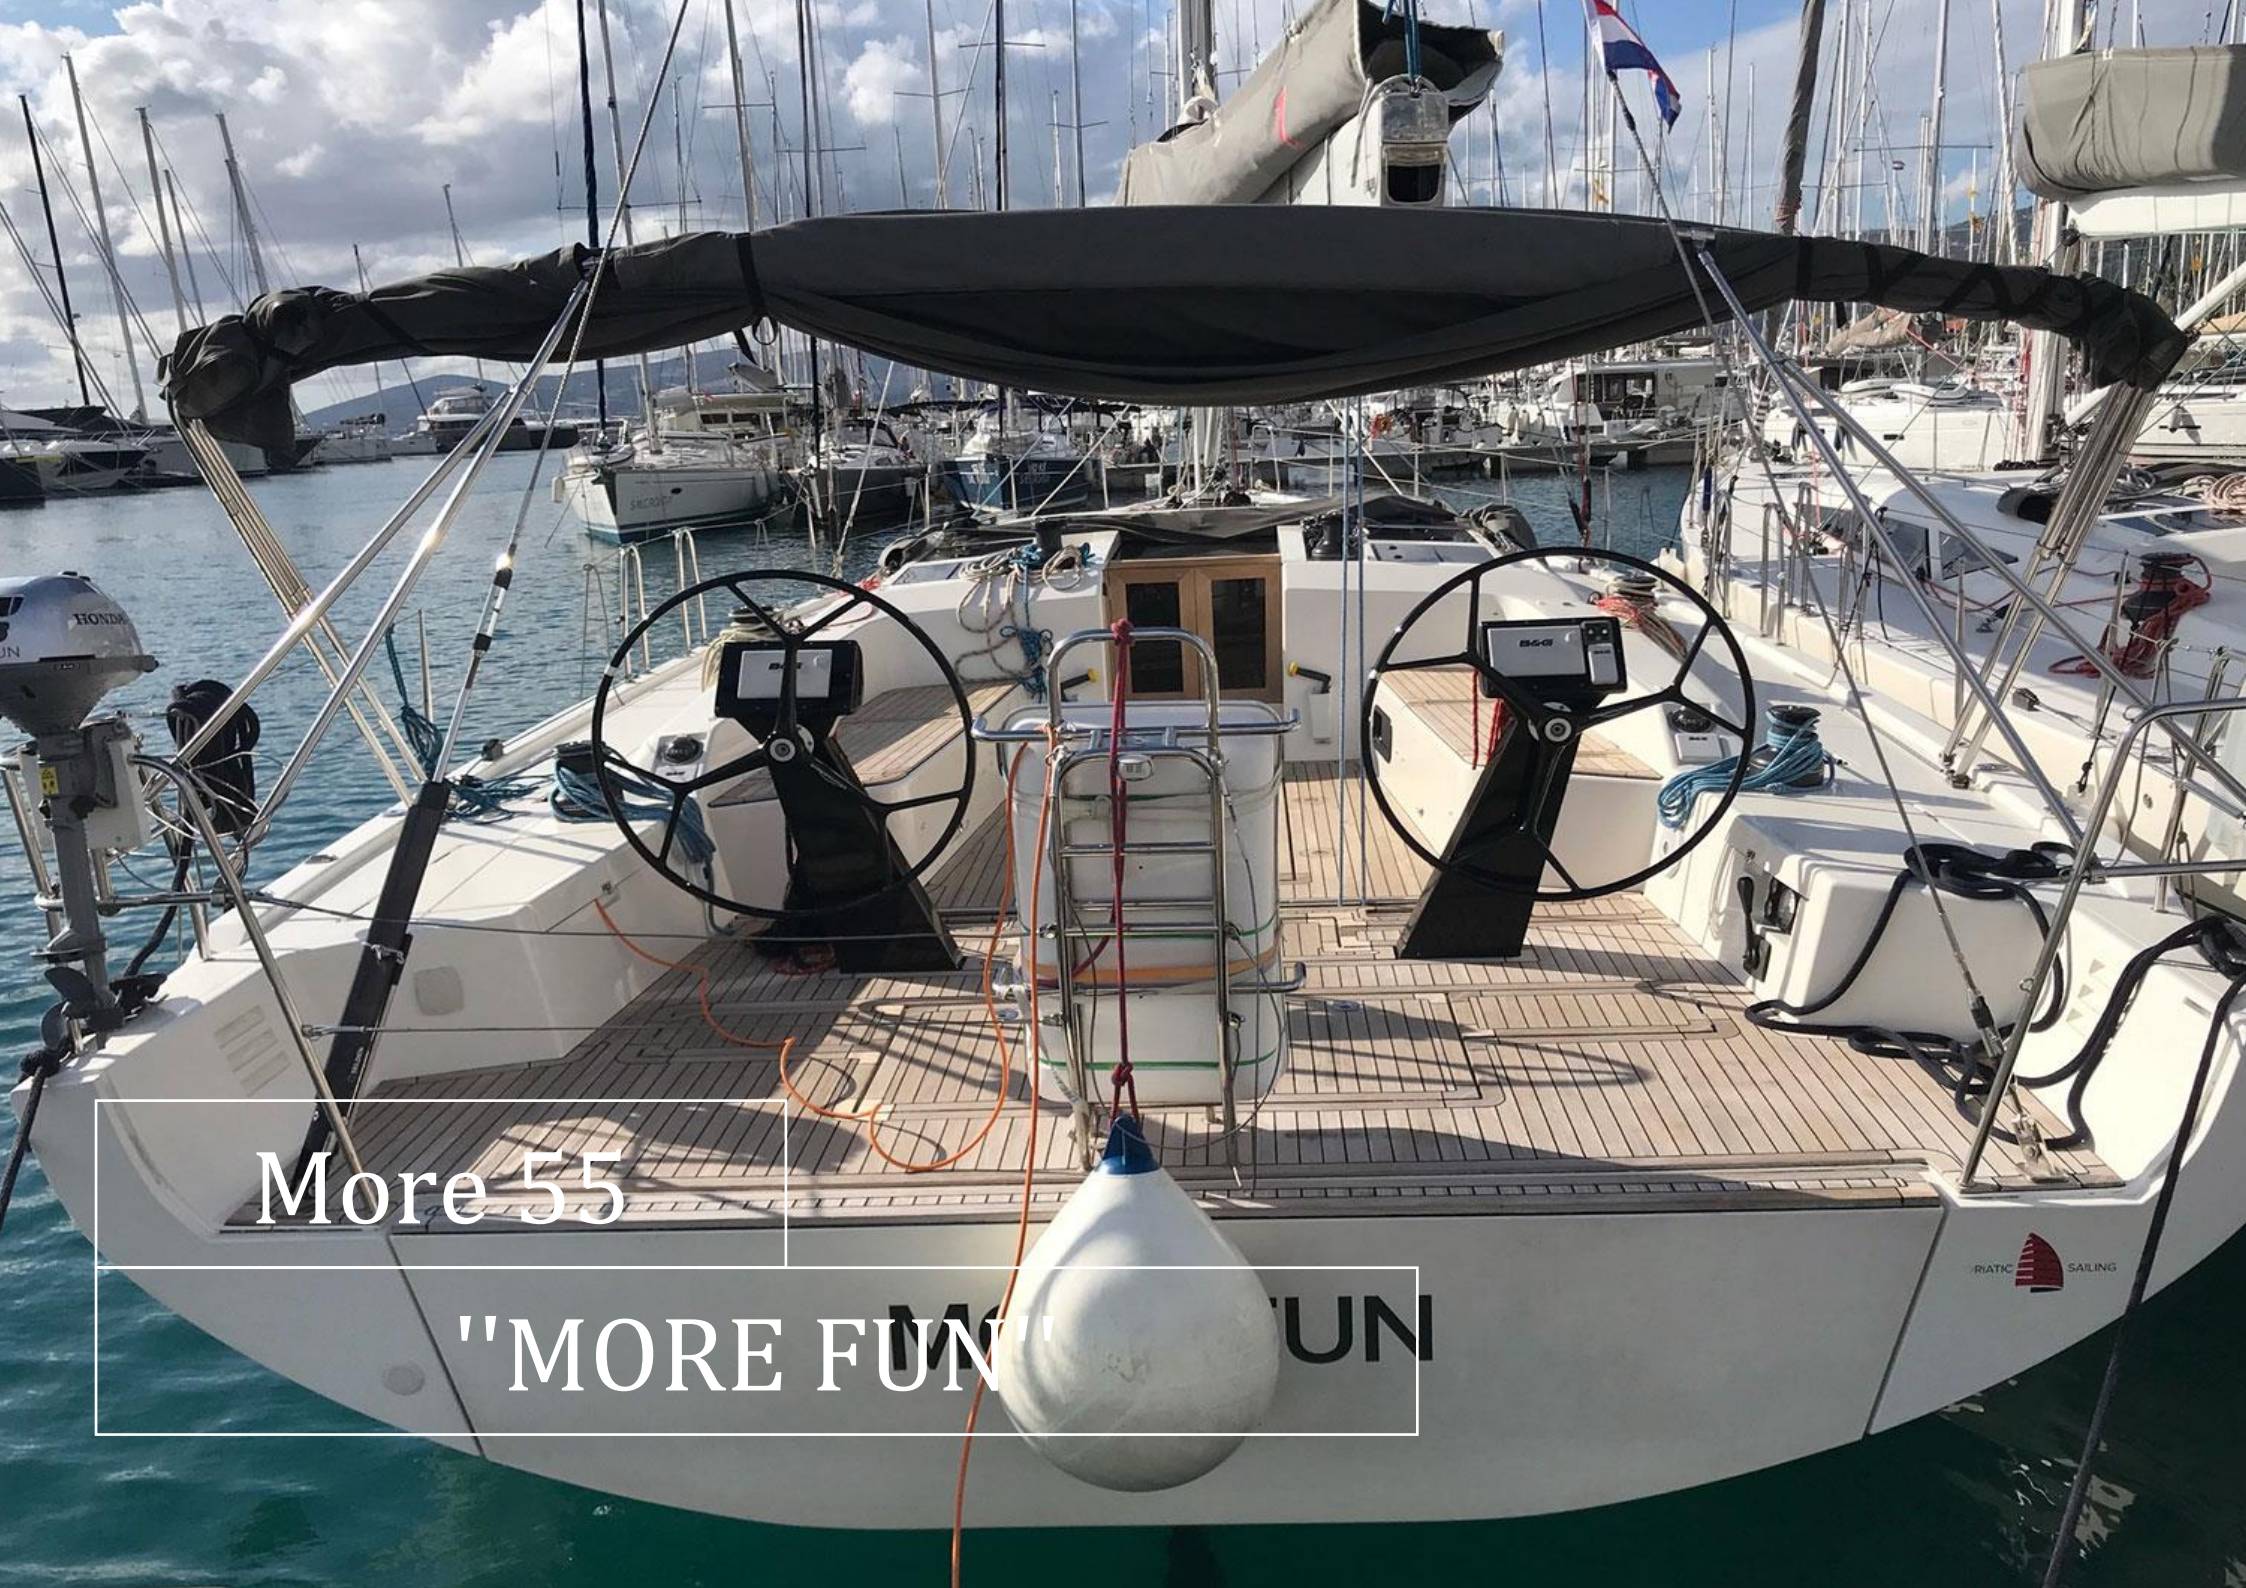

# The Layout and Key Info

**MODEL**  
More 55

**TYPE**  
Sailing yacht

**PRODUCTION YEAR**  
2016

**PROPULSION**  
110 HP

Berth dimensions:  
160 cm x 200 cm

Berth dimensions:  
160 cm x 200 cm

Berth dimensions:  
1. 70 cm (65 cm at the bottom) x 200 cm  
2. 55 cm x 200 cm

# Yacht Photos

## Deck

- ✓ TEAK DECK
- ✓ 220V shore power plug
- ✓ Adriatic Sailing flag
- ✓ Aft shower
- ✓ Anchor and chain
- ✓ Bimini top
- ✓ Boat hook
- ✓ Cockpit cushions
- ✓ Deck cushions
- ✓ Cockpit table - double side table (3 pcs.)
- ✓ Croatian flag
- ✓ Dinghy More 2,80 m
- ✓ Electrical windlass
- ✓ Fenders x 9
- ✓ Outboard Honda 2,3 HP
- ✓ Sprayhood
- ✓ Steering wheel
- ✓ Teak cockpit
- ✓ Chain for spare anchor (6m)
- ✓ Gangway

## Electric Furlex Genoa

More 55

"MORE FUN"

ADRIATIC SAILING